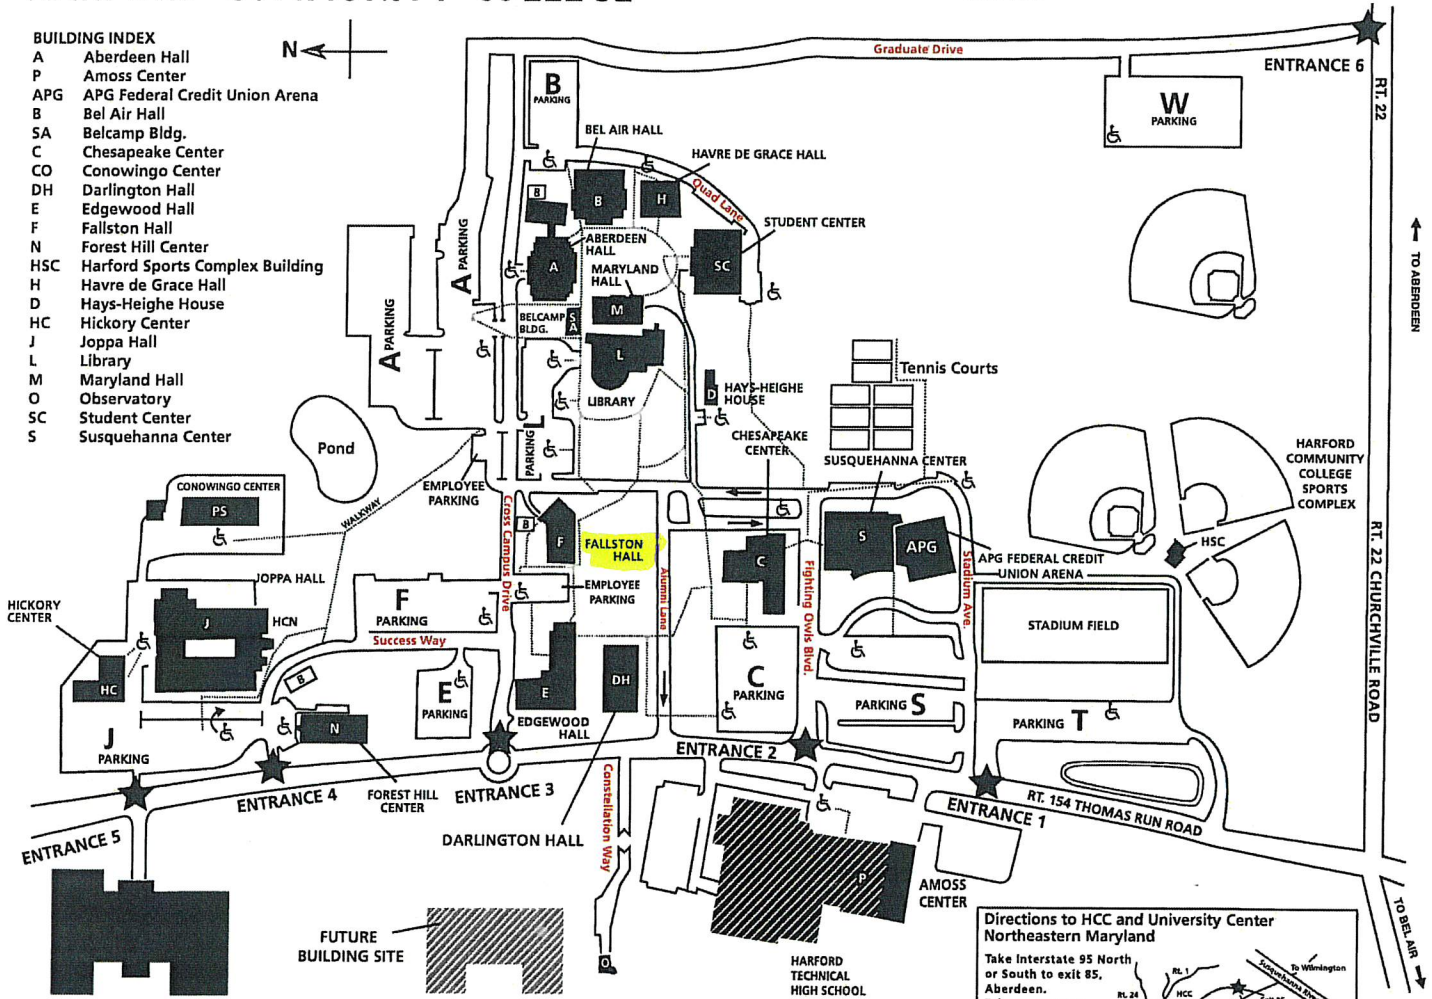

## BUILDING INDEX

- A Aberdeen Hall
- P Amoss Center
- APG APG Federal Credit Union Arena
- B Bel Air Hall
- SA Belcamp Bldg.
- C Chesapeake Center
- CO Conowingo Center
- DH Darlington Hall
- E Edgewood Hall
- F Fallston Hall
- N Forest Hill Center
- HSC Harford Sports Complex Building
- H Havre de Grace Hall
- D Hays-Heighe House
- HC Hickory Center
- J Joppa Hall
- L Library
- M Maryland Hall
- O Observatory
- SC Student Center
- S Susquehanna Center

**Directions to HCC and University Center Northeastern Maryland**

Take Interstate 95 North or South to exit 85, Aberdeen. Take Rt. 22 West.

The University Center is on the left 200 yards beyond the interchange.

To proceed to HCC, continue traveling west on Rt. 22 toward Churchville for approximately 6 miles to the traffic light at Thomas Run Road. Turn right on Thomas Run Road. The College campus is on the right.