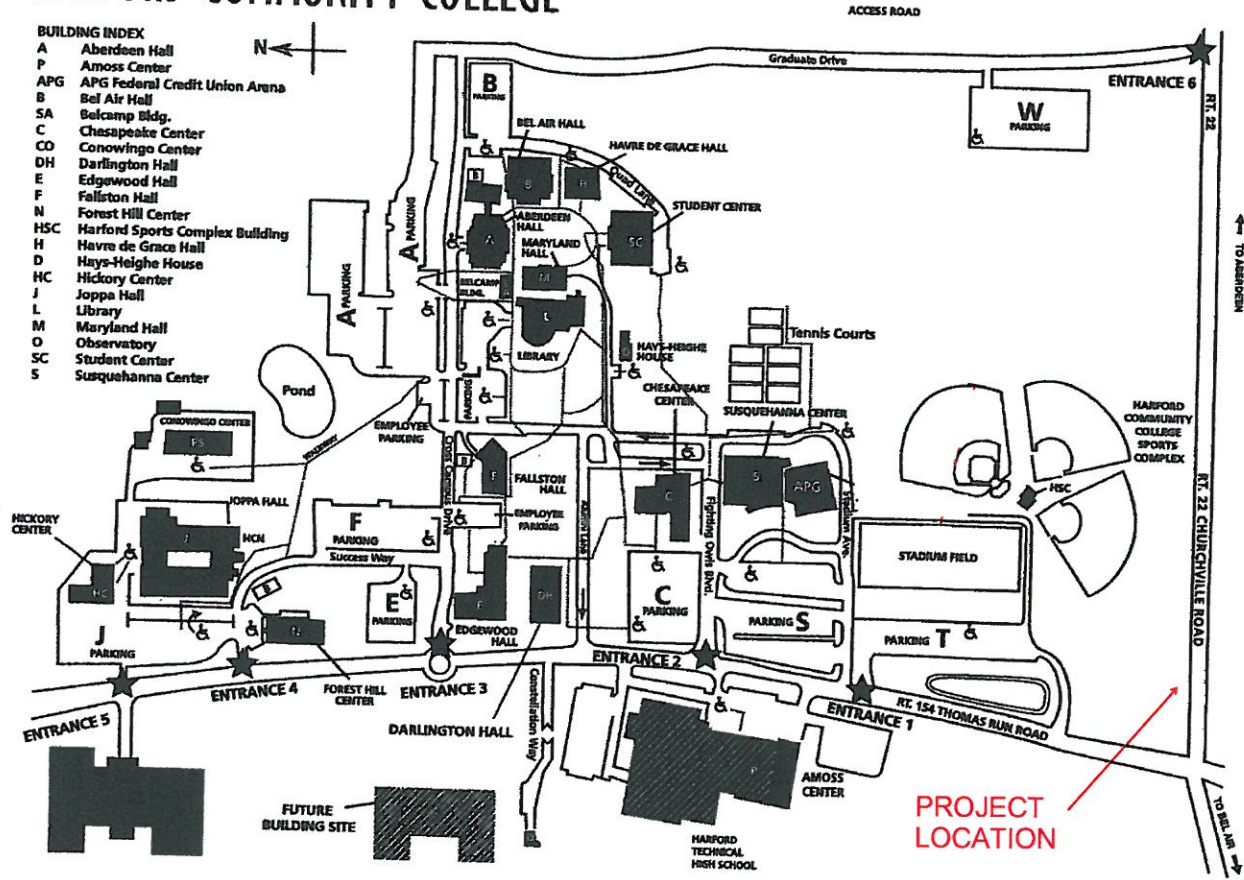

HARFORD COMMUNITY COLLEGE

- BUILDING INDEX**
- A Aberdeen Hall
 - P Amoss Center
 - APG APG Federal Credit Union Arena
 - B Bel Air Hall
 - SA Belcamp Bldg.
 - C Chesapeake Center
 - CO Conowingo Center
 - DH Darlington Hall
 - E Edgewood Hall
 - F Fallston Hall
 - N Forest Hill Center
 - HSC Harford Sports Complex Building
 - H Havre de Grace Hall
 - D Hays-Heighe House
 - HC Hickory Center
 - J Joppa Hall
 - L Library
 - M Maryland Hall
 - O Observatory
 - SC Student Center
 - S Susquehanna Center