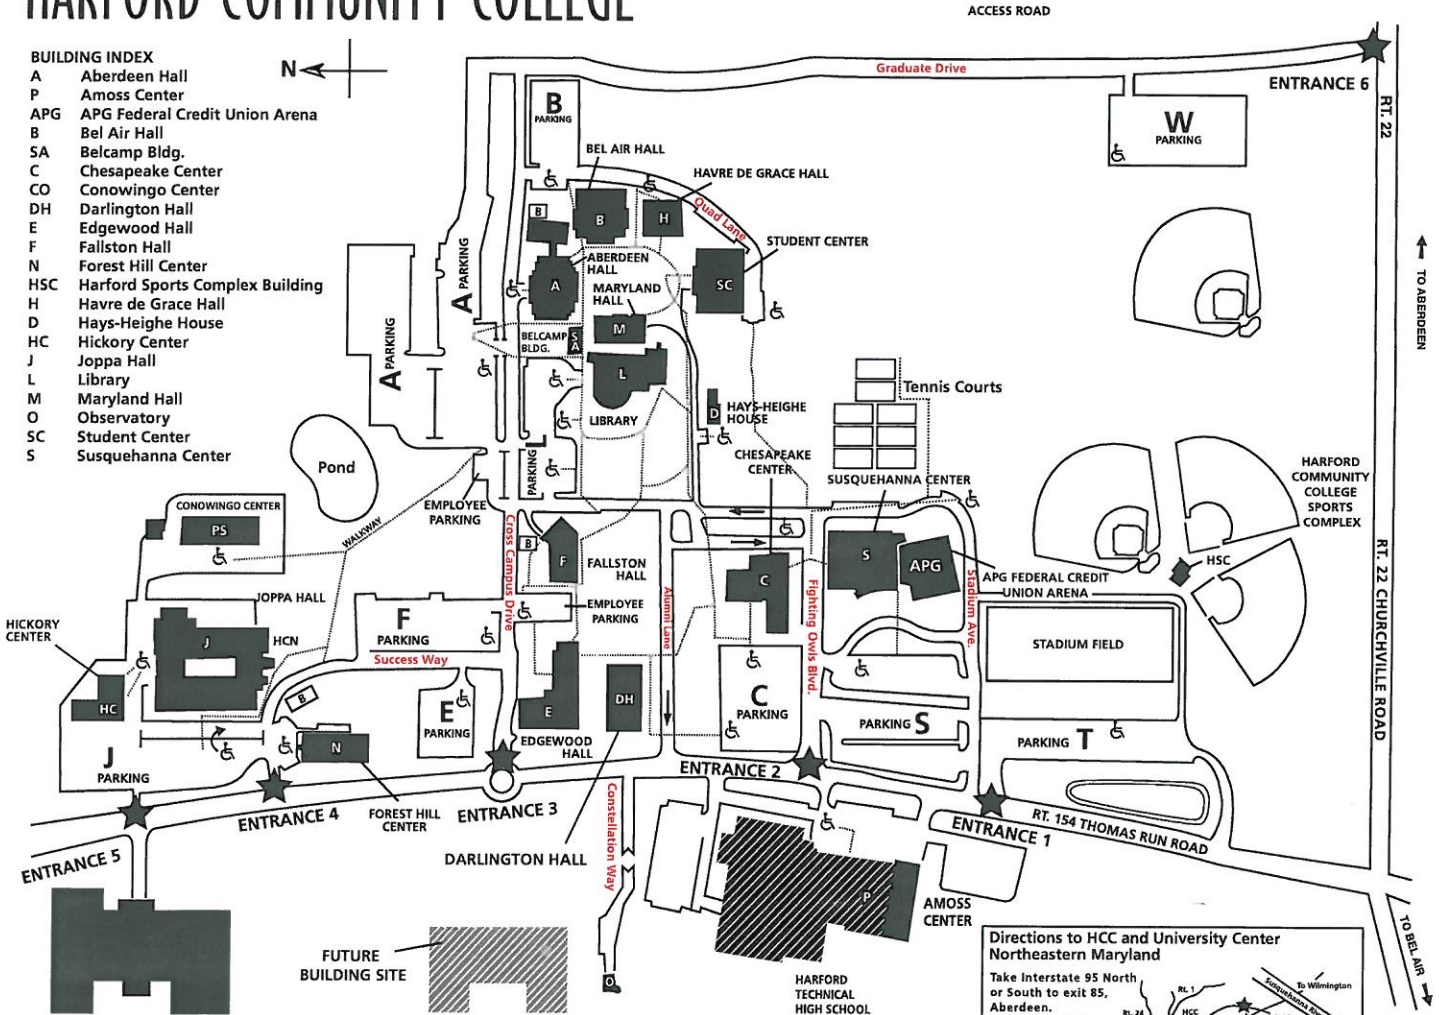

## BUILDING INDEX

- A Aberdeen Hall
- P Amoss Center
- APG APG Federal Credit Union Arena
- B Bel Air Hall
- SA Belcamp Bldg.
- C Chesapeake Center
- CO Conowingo Center
- DH Darlington Hall
- E Edgewood Hall
- F Fallston Hall
- N Forest Hill Center
- HSC Harford Sports Complex Building
- H Havre de Grace Hall
- D Hays-Heighe House
- HC Hickory Center
- J Joppa Hall
- L Library
- M Maryland Hall
- O Observatory
- SC Student Center
- S Susquehanna Center

Public Transportation Stop

Main Entrances

Parking in reserved spaces will result in a fine (\$50 - \$150).

### Directions to HCC and University Center Northeastern Maryland

Take Interstate 95 North or South to exit 85, Aberdeen. Take Rt. 22 West.

The University Center is on the left 200 yards beyond the interchange.

To proceed to HCC, continue traveling west on Rt. 22 toward Churchville for approximately 6 miles to the traffic light at Thomas Run Road. Turn right on Thomas Run Road. The College campus is on the right.