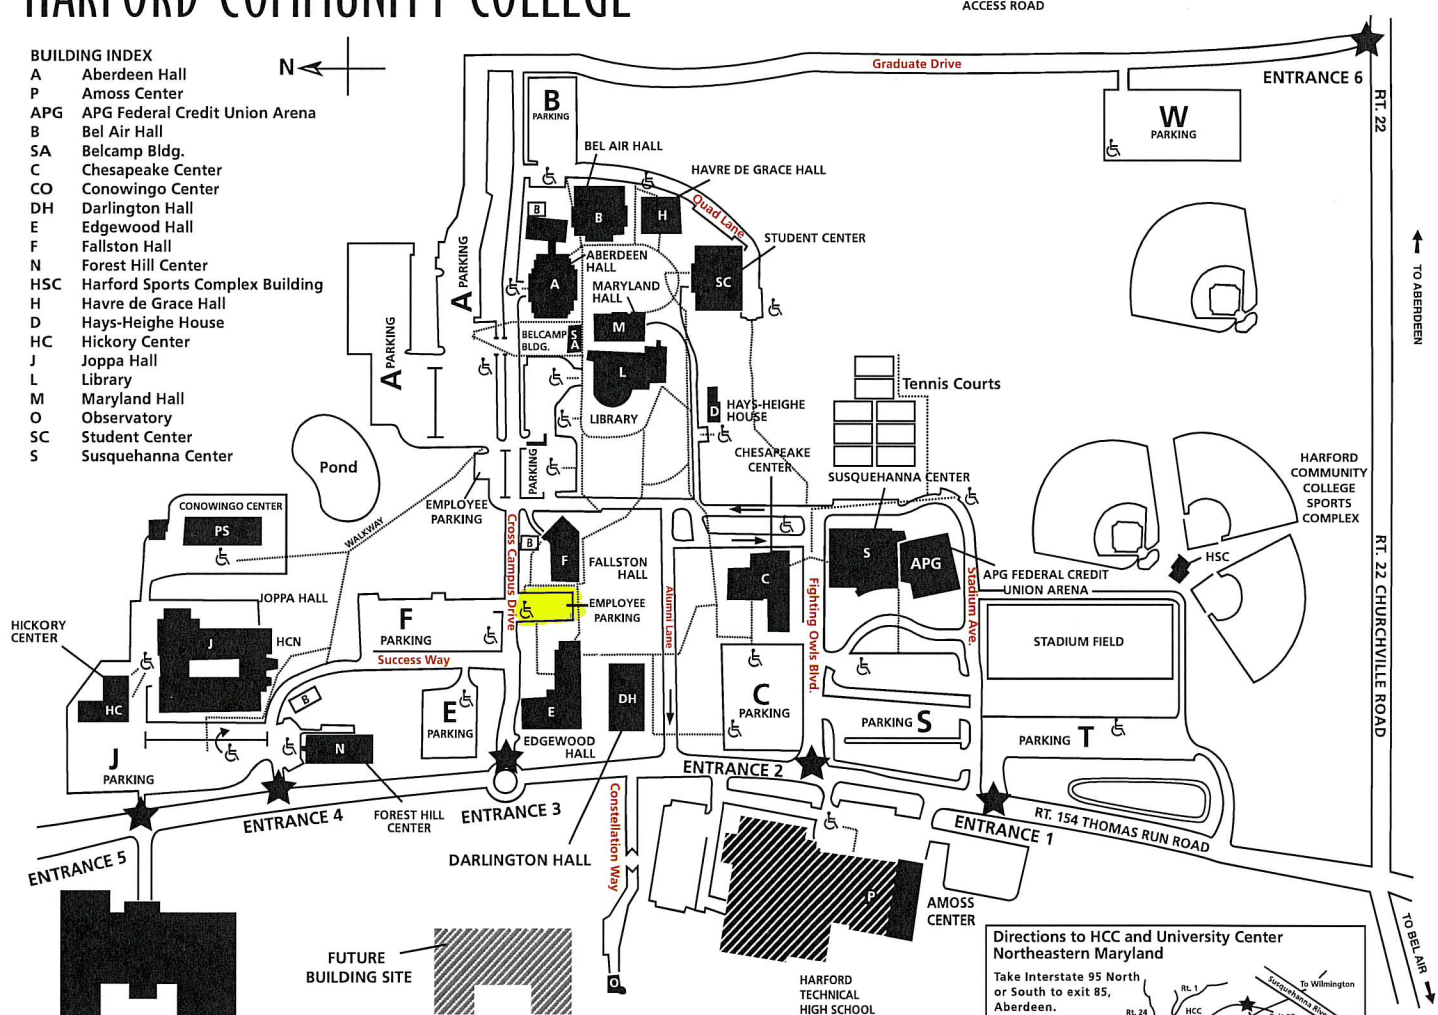

HARFORD COMMUNITY COLLEGE

BUILDING INDEX

- A Aberdeen Hall
- P Amoss Center
- APG APG Federal Credit Union Arena
- B Bel Air Hall
- SA Belcamp Bldg.
- C Chesapeake Center
- CO Conowingo Center
- DH Darlington Hall
- E Edgewood Hall
- F Fallston Hall
- N Forest Hill Center
- HSC Harford Sports Complex Building
- H Havre de Grace Hall
- D Hays-Heighe House
- HC Hickory Center
- J Joppa Hall
- L Library
- M Maryland Hall
- O Observatory
- S Student Center
- SC Susquehanna Center

TOWSON UNIVERSITY
NORTHEAST

Harford Community College
401 Thomas Run Road • Bel Air, MD 21015
443-412-2000 or 410-836-4000
www.harford.edu

- Accessible Parking
 - Accessible Pathway
 - Public Transportation Stop
 - Main Entrances
- Parking in reserved spaces will result in a fine (\$50 - \$150).

Directions to HCC and University Center Northeastern Maryland

Take Interstate 95 North or South to exit 85, Aberdeen. Take Rt. 22 West.

The University Center is on the left 200 yards beyond the interchange.

To proceed to HCC, continue traveling west on Rt. 22 toward Churchville for approximately 5 miles to the traffic light at Thomas Run Road. Turn right on Thomas Run Road. The College campus is on the right.