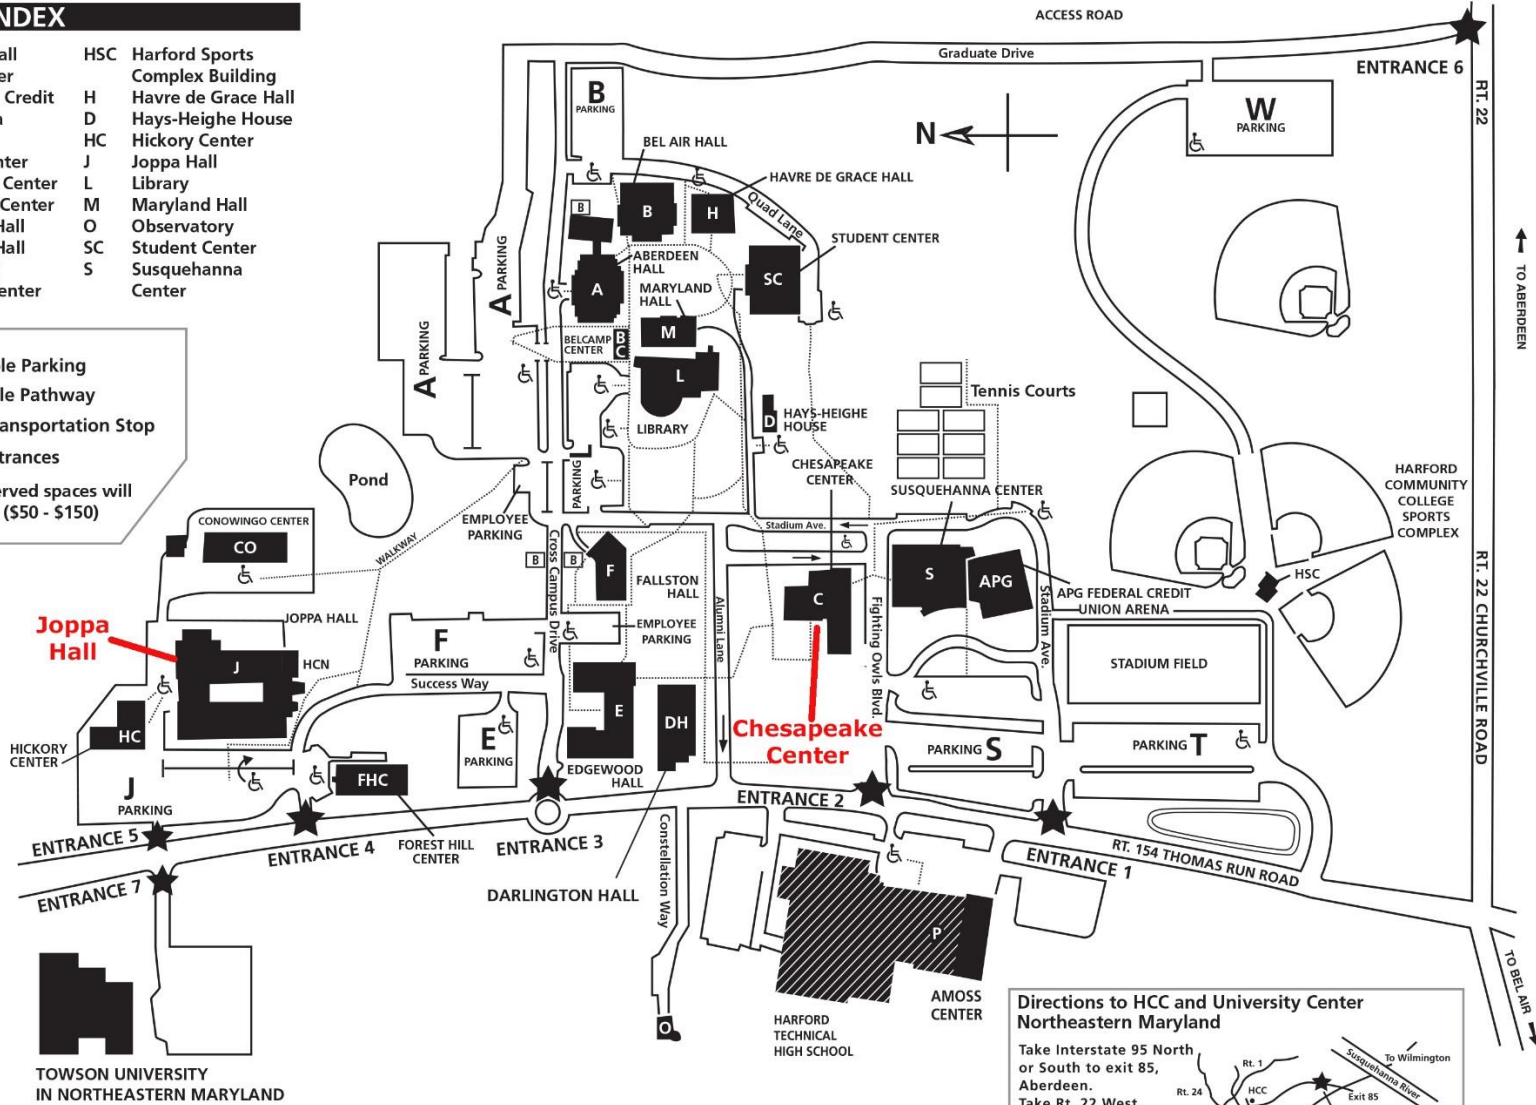

BUILDING INDEX

A	Aberdeen Hall	HSC	Harford Sports Complex Building
P	Amoss Center	H	Havre de Grace Hall
APG	APG Federal Credit Union Arena	D	Hays-Heighe House
B	Bel Air Hall	HC	Hickory Center
BC	Belcamp Center	J	Joppa Hall
C	Chesapeake Center	L	Library
CO	Conowingo Center	M	Maryland Hall
DH	Darlington Hall	O	Observatory
E	Edgewood Hall	SC	Student Center
F	Fallston Hall	S	Susquehanna Center
FHC	Forest Hill Center		

- Accessible Parking
 - Accessible Pathway
 - Public Transportation Stop
 - Main Entrances
- Parking in reserved spaces will result in a fine (\$50 - \$150)

TOWSON UNIVERSITY
IN NORTHEASTERN MARYLAND

HARFORD

COMMUNITY COLLEGE

401 Thomas Run Road • Bel Air, MD 21015
443.412.2000 or 410.836.4000
www.harford.edu

Directions to HCC and University Center Northeastern Maryland

Take Interstate 95 North
or South to exit 85,
Aberdeen.
Take Rt. 22 West.

The University Center is
on the left 200 yards
beyond the
interchange.

To proceed to HCC, continue traveling west on Rt. 22 toward
Churchville for approximately 6 miles to the traffic light at
Thomas Run Road. Turn right on Thomas Run Road.
The College campus is on the right.