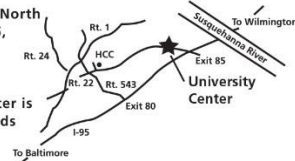

- Accessible Parking
 - Accessible Pathway
 - Public Transportation Stop
 - Main Entrances
- Parking in reserved spaces will result in a fine (\$50 - \$150)

TOWSON UNIVERSITY
IN NORTHEASTERN MARYLAND

HARFORD

COMMUNITY COLLEGE

401 Thomas Run Road • Bel Air, MD 21015
443.412.2000 or 410.836.4000
www.harford.edu

Directions to HCC and University Center Northeastern Maryland

Take Interstate 95 North
or South to exit 85,
Aberdeen.
Take Rt. 22 West.

The University Center is
on the left 200 yards
beyond the
interchange.

To proceed to HCC, continue traveling west on Rt. 22 toward
Churchville for approximately 6 miles to the traffic light at
Thomas Run Road. Turn right on Thomas Run Road.
The College campus is on the right.