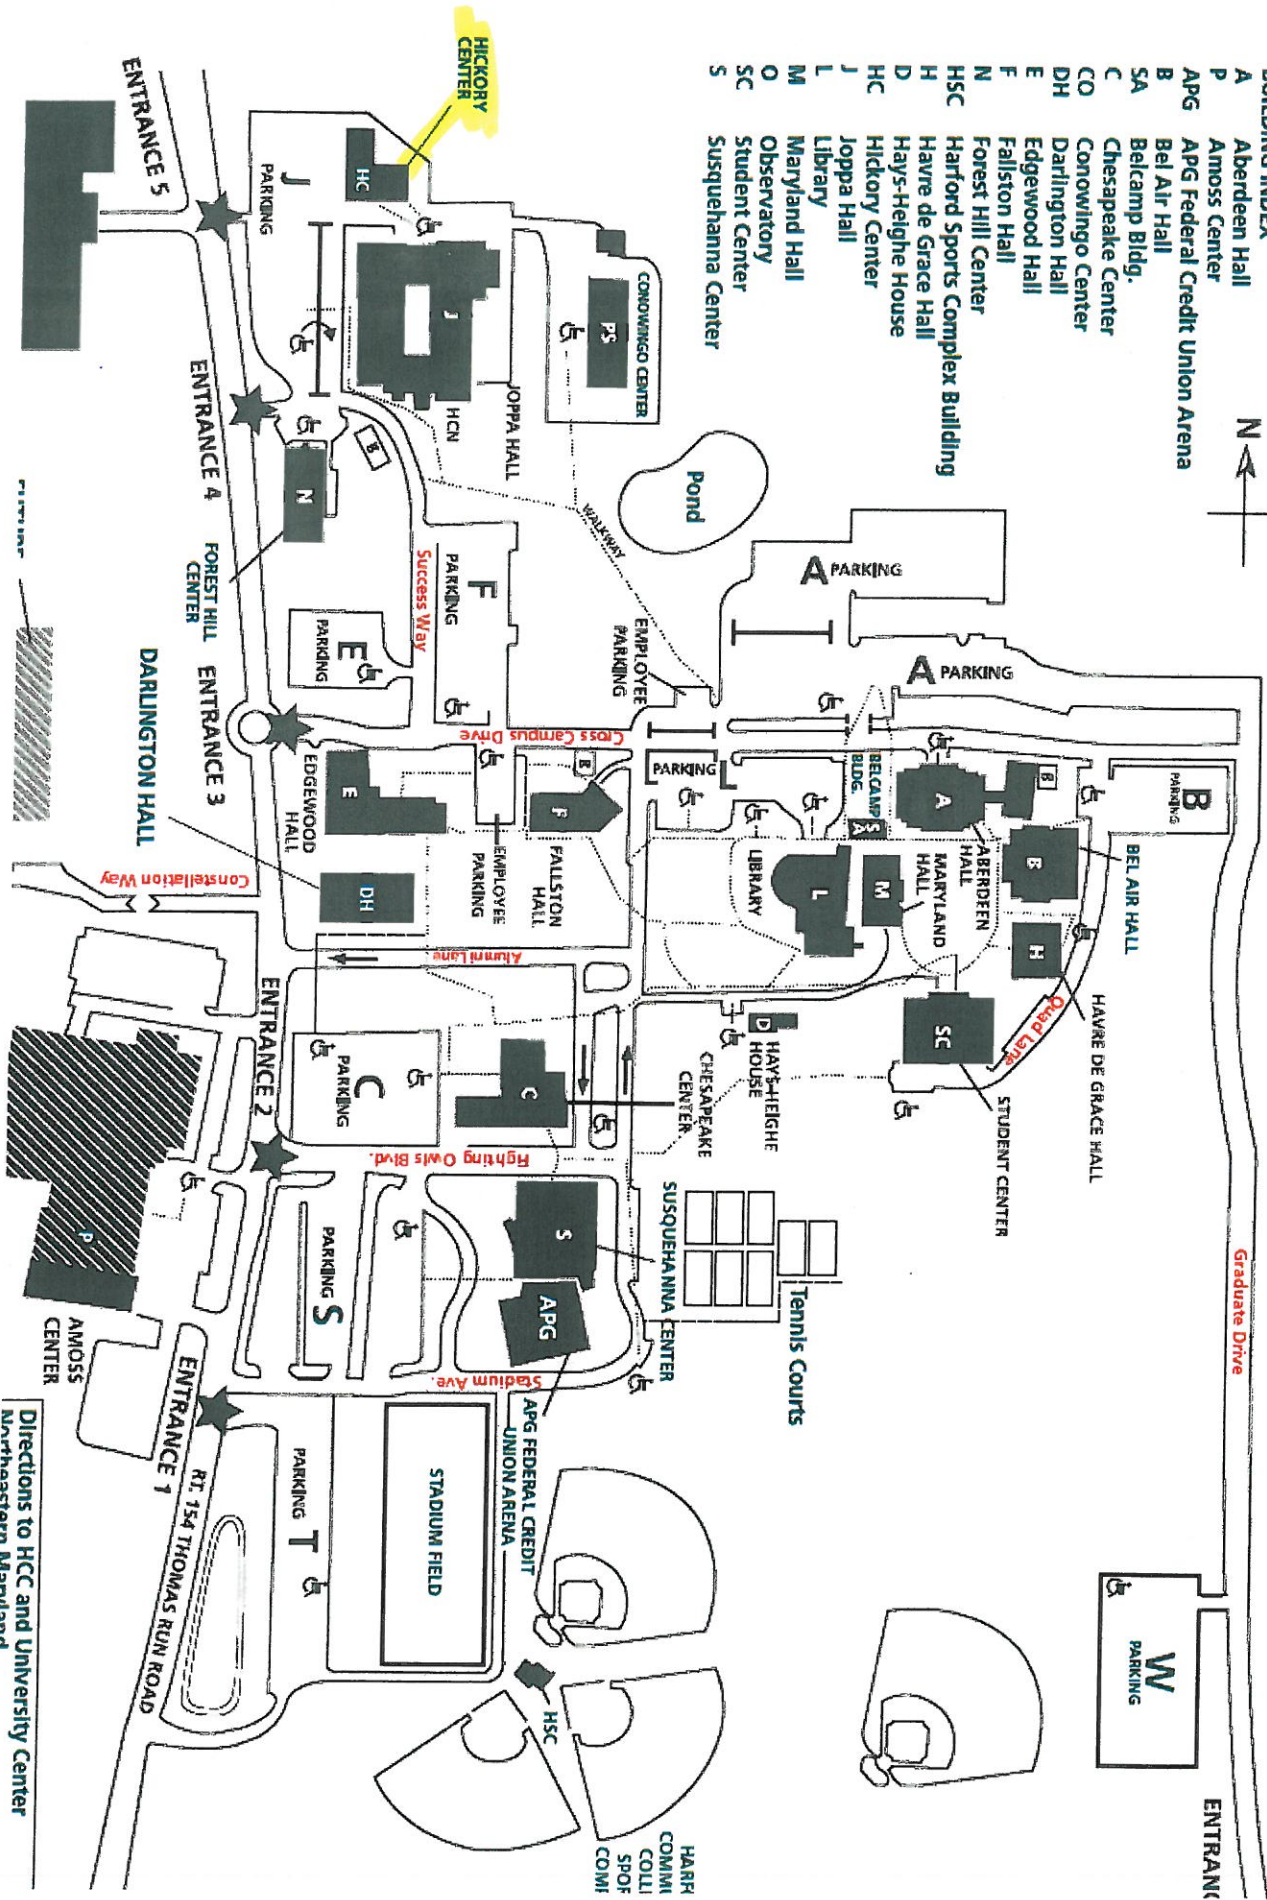

# HARFORD COMMUNITY COLLEGE

ACCESS ROAD

- BUILDING INDEX**
- A Aberdeen Hall
  - P Amoss Center
  - APG APG Federal Credit Union Arena
  - B Bel Air Hall
  - SA Belcamp Bldg.
  - C Chesapeake Center
  - CO Conowingo Center
  - DH Darlington Hall
  - E Edgewood Hall
  - F Fallston Hall
  - N Forest Hill Center
  - HSC Hartford Sports Complex Building
  - H Havre de Grace Hall
  - D Hays-Heighe House
  - HC Hickory Center
  - J Joppa Hall
  - L Library
  - M Maryland Hall
  - O Observatory
  - SC Student Center
  - S Susquehanna Center

Directions to HCC and University Center  
 Northwestern Maryland